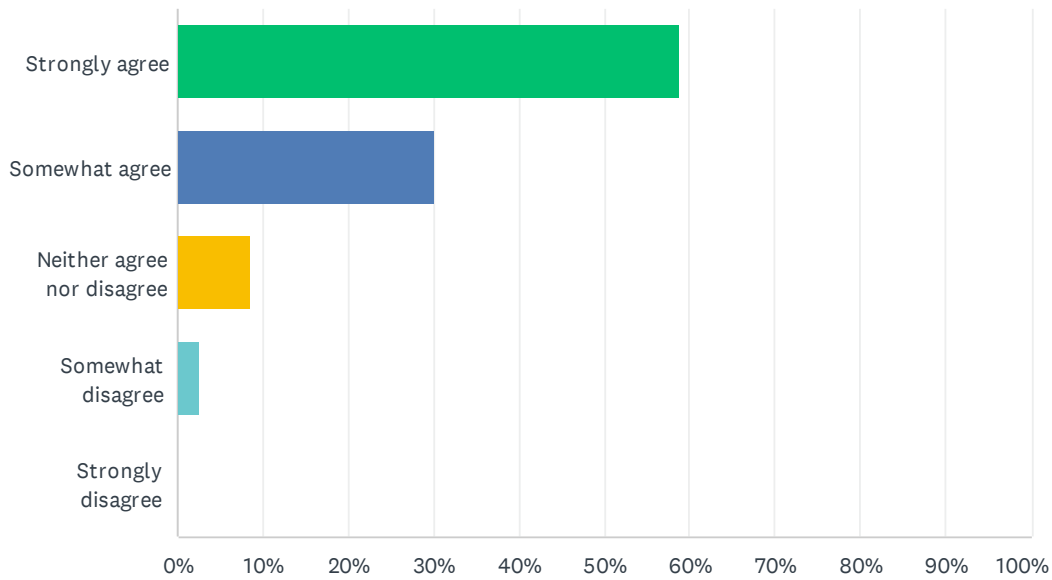

Q8 This school deals effectively with bullying:

Answered: 162 Skipped: 1

ANSWER CHOICES	RESPONSES	
Strongly agree	41.98%	68
Somewhat agree	25.93%	42
Neither agree nor disagree	28.40%	46
Somewhat disagree	3.09%	5
Strongly disagree	0.62%	1
TOTAL		162

Q9 This school has been well led and managed by the senior team throughout the pandemic

Answered: 163 Skipped: 0

ANSWER CHOICES	RESPONSES	
Strongly agree	76.07%	124
Somewhat agree	17.79%	29
Neither agree nor disagree	1.84%	3
Somewhat disagree	0.61%	1
Strongly disagree	0.00%	0
N/A to my child	3.68%	6
TOTAL		163

Q10 This school responds well to any concerns i raise

Answered: 163 Skipped: 0

ANSWER CHOICES	RESPONSES	
Strongly agree	58.90%	96
Somewhat agree	30.06%	49
Neither agree nor disagree	8.59%	14
Somewhat disagree	2.45%	4
Strongly disagree	0.00%	0
TOTAL		163