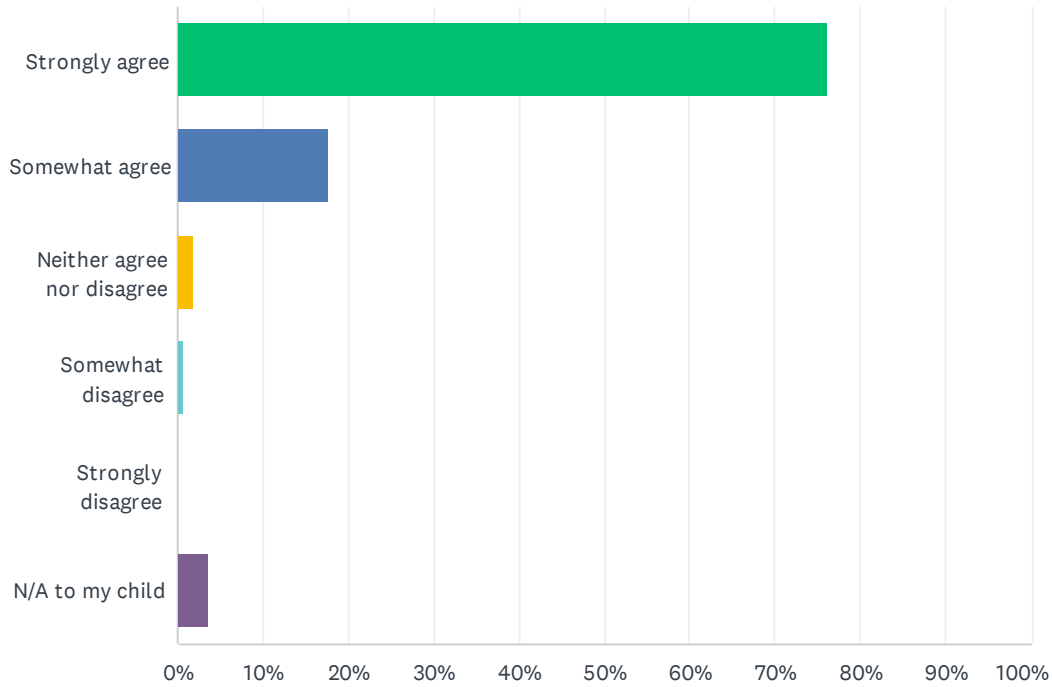

Q7 This school encourages good behaviour in pupils:

Answered: 163 Skipped: 0

ANSWER CHOICES	RESPONSES	
Strongly agree	86.50%	141
Somewhat agree	12.27%	20
Neither agree nor disagree	0.61%	1
Somewhat disagree	0.61%	1
Strongly disagree	0.00%	0
TOTAL		163

Q8 This school deals effectively with bullying:

Answered: 162 Skipped: 1

ANSWER CHOICES	RESPONSES	
Strongly agree	41.98%	68
Somewhat agree	25.93%	42
Neither agree nor disagree	28.40%	46
Somewhat disagree	3.09%	5
Strongly disagree	0.62%	1
TOTAL		162

Q9 This school has been well led and managed by the senior team throughout the pandemic

Answered: 163 Skipped: 0

ANSWER CHOICES	RESPONSES	
Strongly agree	76.07%	124
Somewhat agree	17.79%	29
Neither agree nor disagree	1.84%	3
Somewhat disagree	0.61%	1
Strongly disagree	0.00%	0
N/A to my child	3.68%	6
TOTAL		163