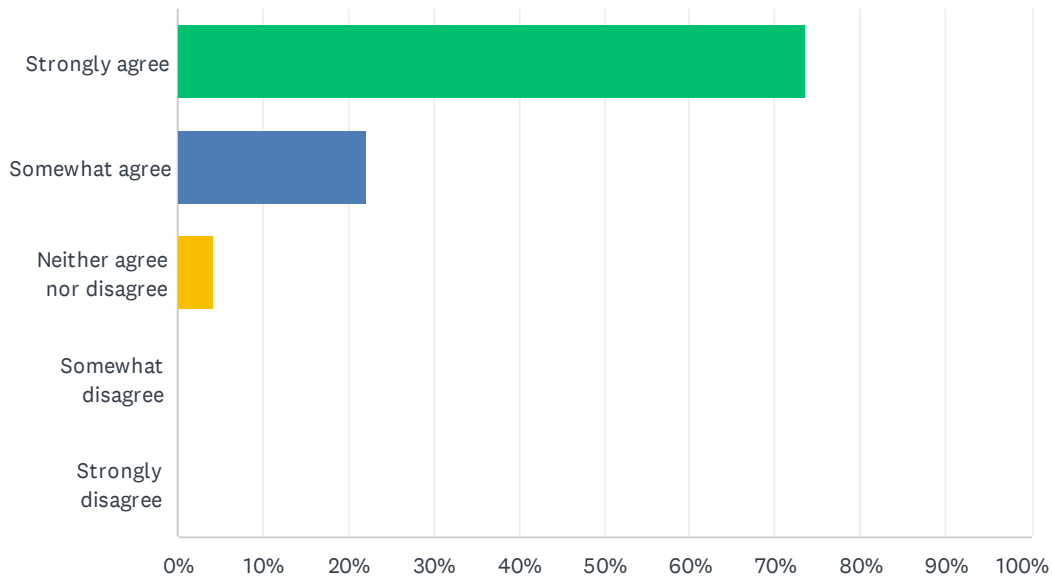

Q6 My child is taught well at this school:

Answered: 163 Skipped: 0

ANSWER CHOICES	RESPONSES	
Strongly agree	73.62%	120
Somewhat agree	22.09%	36
Neither agree nor disagree	4.29%	7
Somewhat disagree	0.00%	0
Strongly disagree	0.00%	0
TOTAL		163