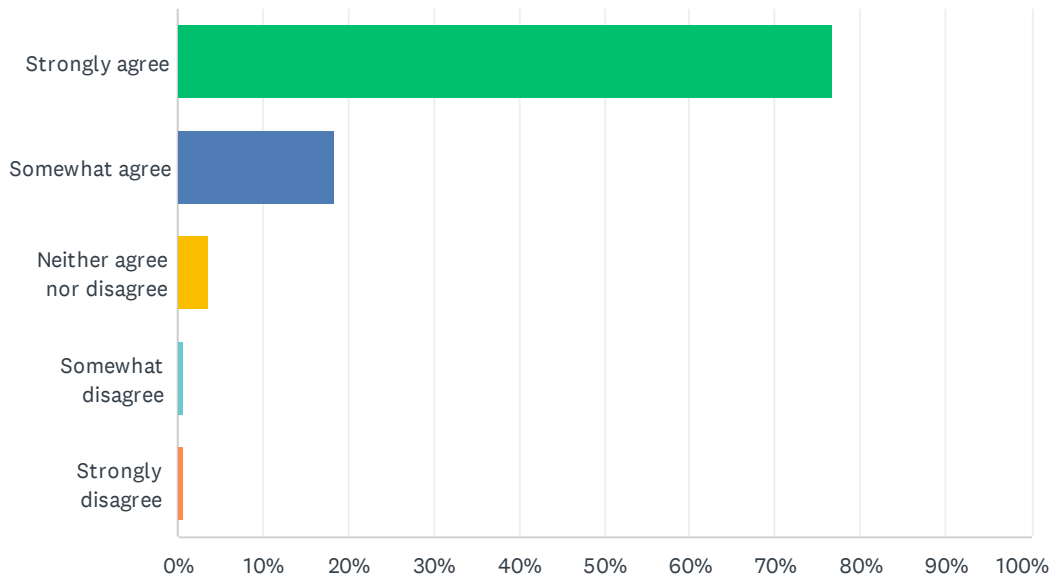

Q16 I am aware of and support the schools newly published values

Answered: 163 Skipped: 0

ANSWER CHOICES	RESPONSES	
Strongly agree	76.69%	125
Somewhat agree	18.40%	30
Neither agree nor disagree	3.68%	6
Somewhat disagree	0.61%	1
Strongly disagree	0.61%	1
TOTAL		163